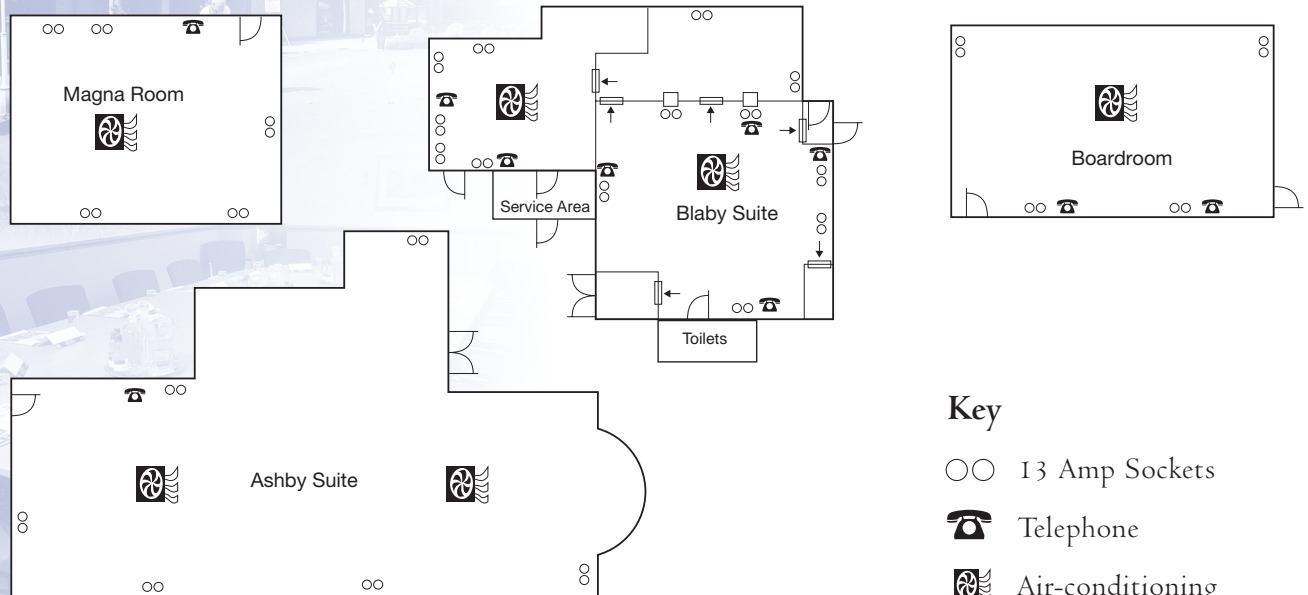

LAYOUTS

All measurements in metres

Maximum Capacity

	Max Length	Max Width	Max Height	Theatre Style	Class Room	Board Room	U Shape	Banquet	Cabaret	Floor	Blackout
Blaby Lower Level	10	10	3	80	48	30	30	125	36	1st	Y
Blaby Upper Level	8	7	2	30	15	20	18	40	18	1st	N
Magna	8	5	2	20	10	16	14	20	0	1st	Y
Ashby	11	7	3	50	20	26	26	60	24	1st	Y
Boardroom	7	5	3	0	0	16	0	0	0	2nd	Y

Key

- ○ 13 Amp Sockets
- ☎ Telephone
- 🌀 Air-conditioning

- WIFI / HSIA - (free of charge to hotel residents and conference delegates)
- Fax / Photocopier
- 8 Hour Chairs
- LCD Projector
- Flipchart / Whiteboard
- TV / Video
- Secretarial Service