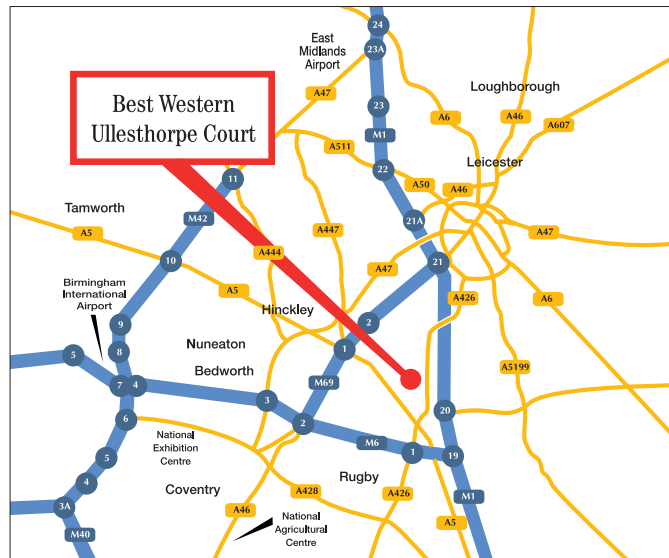

Directions:

When heading north on the M1 Motorway leave at Junction 20 (Lutterworth) and head towards Lutterworth. Look for and follow the brown tourist information signs leading to the B577 sign posted to Bitteswell and Ullesthorpe, follow this road for approximately three miles going south through Bitteswell and into Ullesthorpe, drive all the way through the village and just before exiting there is a turning on the right hand side, sign posted Frolesworth and Golf Course, take this turning and we are situated half a mile along this road on the right hand side.

LUTTERWORTH LEICESTERSHIRE

Best Western
Ullesthorpe Court
Hotel & Golf Club

A Warm Welcome

Offering the convenience of modern facilities combined with the comfort of a traditional country house hotel, Best Western Ullesthorpe Court is set in beautiful Leicestershire countryside just a few miles from Junction 20 of the M1 and within easy reach of Rugby, Coventry and Leicester. In addition, we are ideally situated for visiting any one of the many attractions in the Heart of England such as Drayton Manor Park, the National Space Centre, Mallory Park, historic Bosworth, Twycross Zoo and many more.....